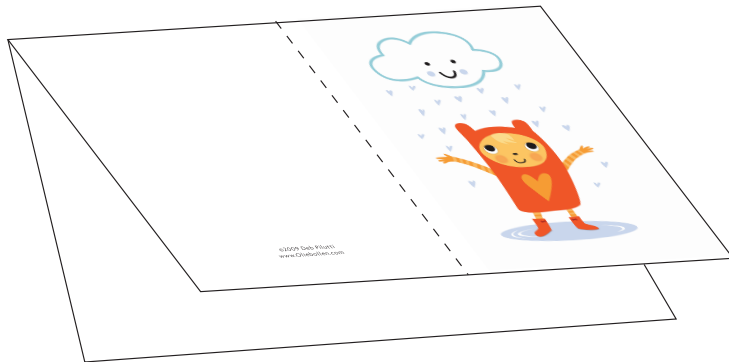

Showering you
with Love

Folding Instructions

1. Print out card on 8.5" x 11" paper

2. Fold in half

2. Fold in half again